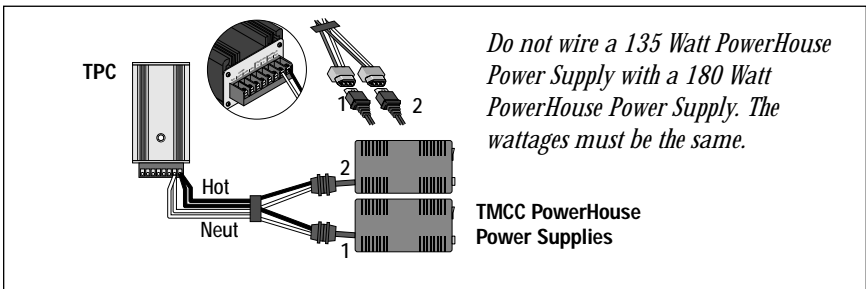

71-4194-250
11/02

TMCC TPC Cable Set

The TMCC TPC Cable Set connects up to two PowerHouse™ Power Supplies (6-12866 or 6-22983) to the TPC 300/400 (6-14189 or 6-14179). Refer to Figures 1 and 2. To power

the TPC with up to two transformers, attach the single adapters to the double adapter and connect the wires to the transformers. See Figure 3 below.

Figure 1. Powering the TPC with one PowerHouse™ Power Supply