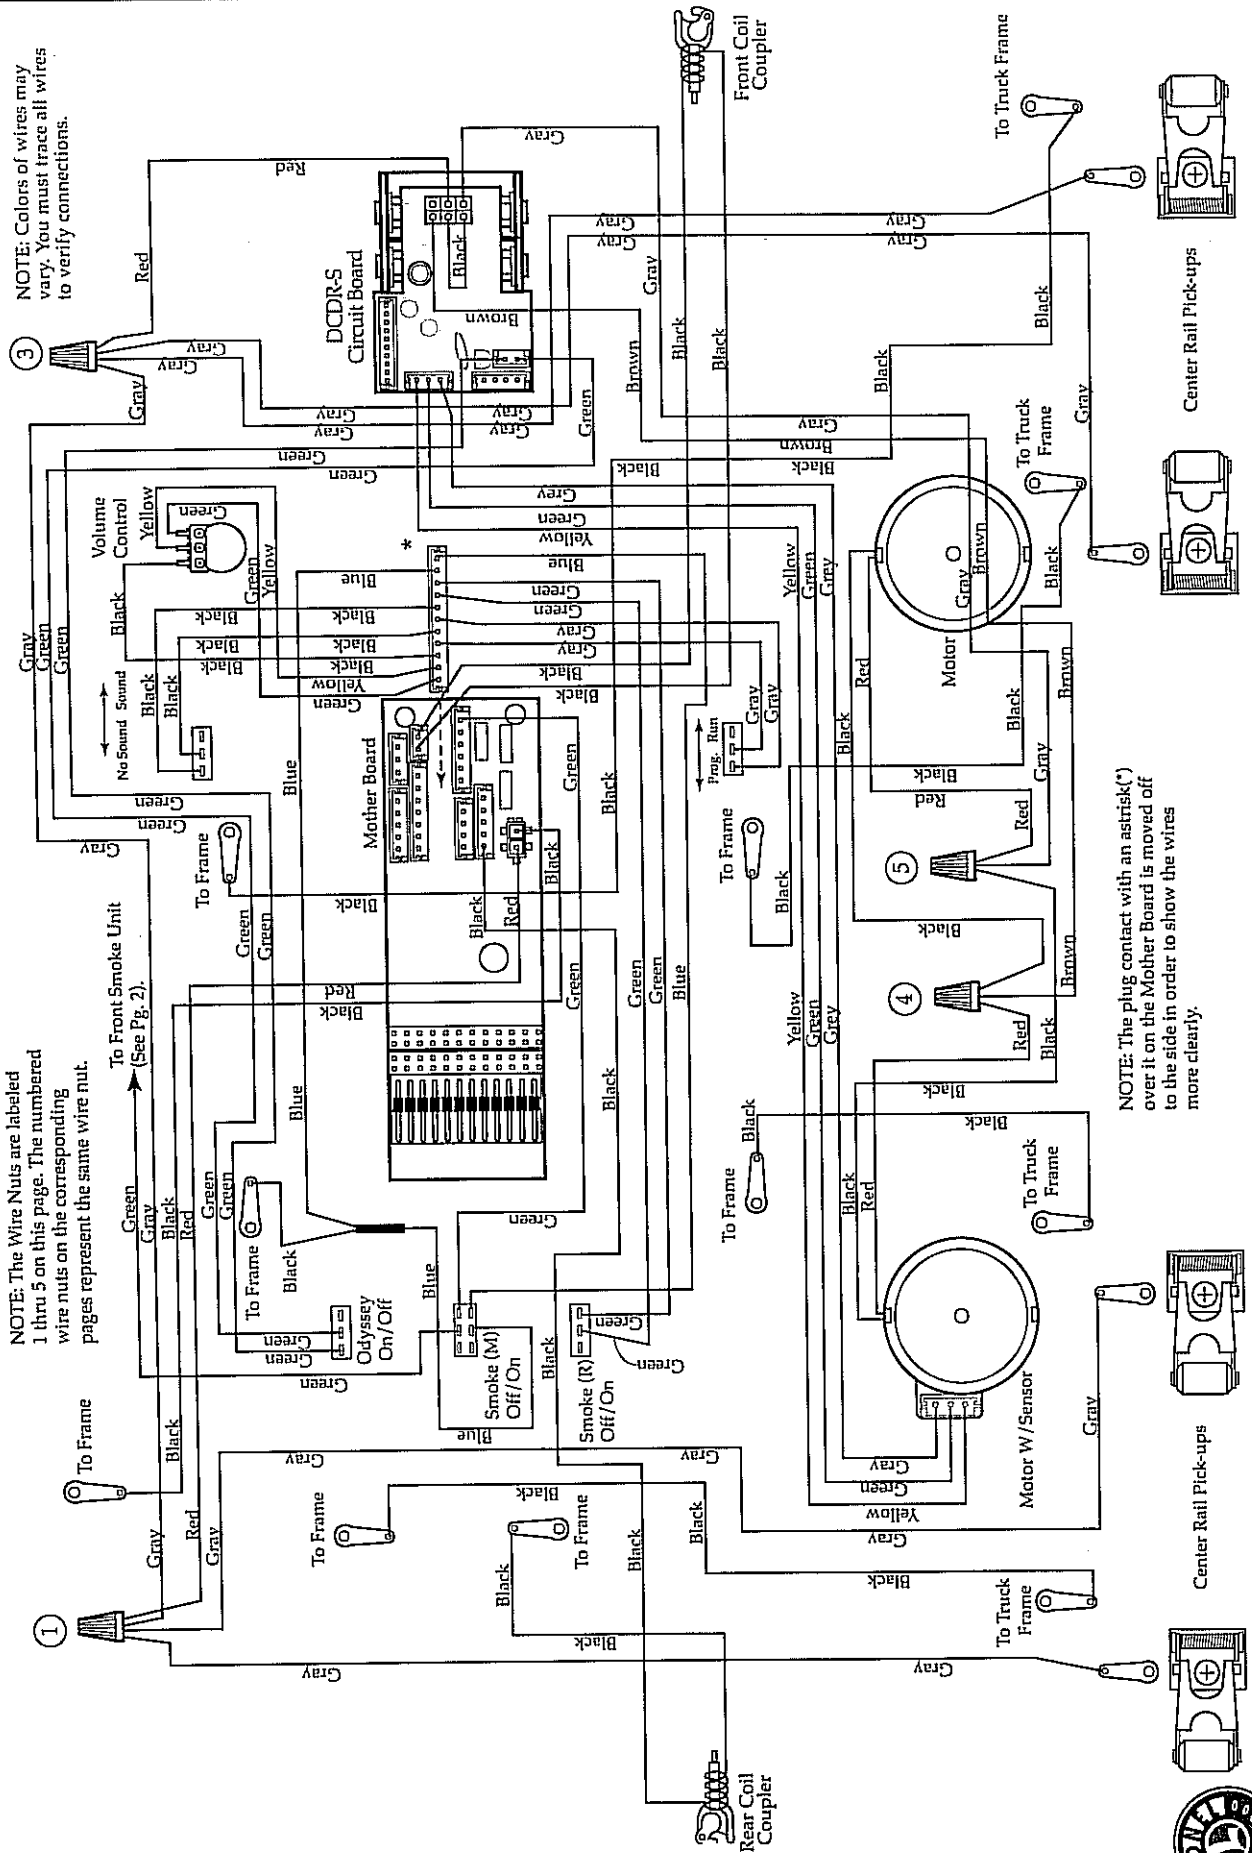

*** ENGINE ***

WIRING DIAGRAM

Note: Please reference the “Engine Pictorial Diagram and Engine Reference Parts List” for additional information.

6-18149 VERANDA TURBINE ENGINE WITH COMMAND CONTROL, RAILSOUNDS AND ODYSSEY SYSTEM PICTORIAL WIRING DIAGRAM. PAGE 1 OF 3

NOTE: The Wire Nuts are labeled 1 thru 5 on this page. The numbered wire nuts on the corresponding pages represent the same wire nut.

NOTE: Colors of wires may vary. You must trace all wires to verify connections.

NOTE: The plug contact with an asterisk(*) over it on the Mother Board is moved off to the side in order to show the wires more clearly.

6-18149 VERANDA TURBINE ENGINE WITH COMMAND CONTROL, RAILSOUNDS AND ODYSSEY SYSTEM PICTORIAL WIRING DIAGRAM. PAGE 2 OF 3

NOTE: Colors of wires may vary. You must trace all wires to verify connections.

6-18149 VERANDA GAS TURBINE ENGINE PICTORIAL LIGHTING WIRING DIAGRAM PAGE. 3 OF 3

NOTE: Colors of wires may vary. You must trace all wires to verify connections.