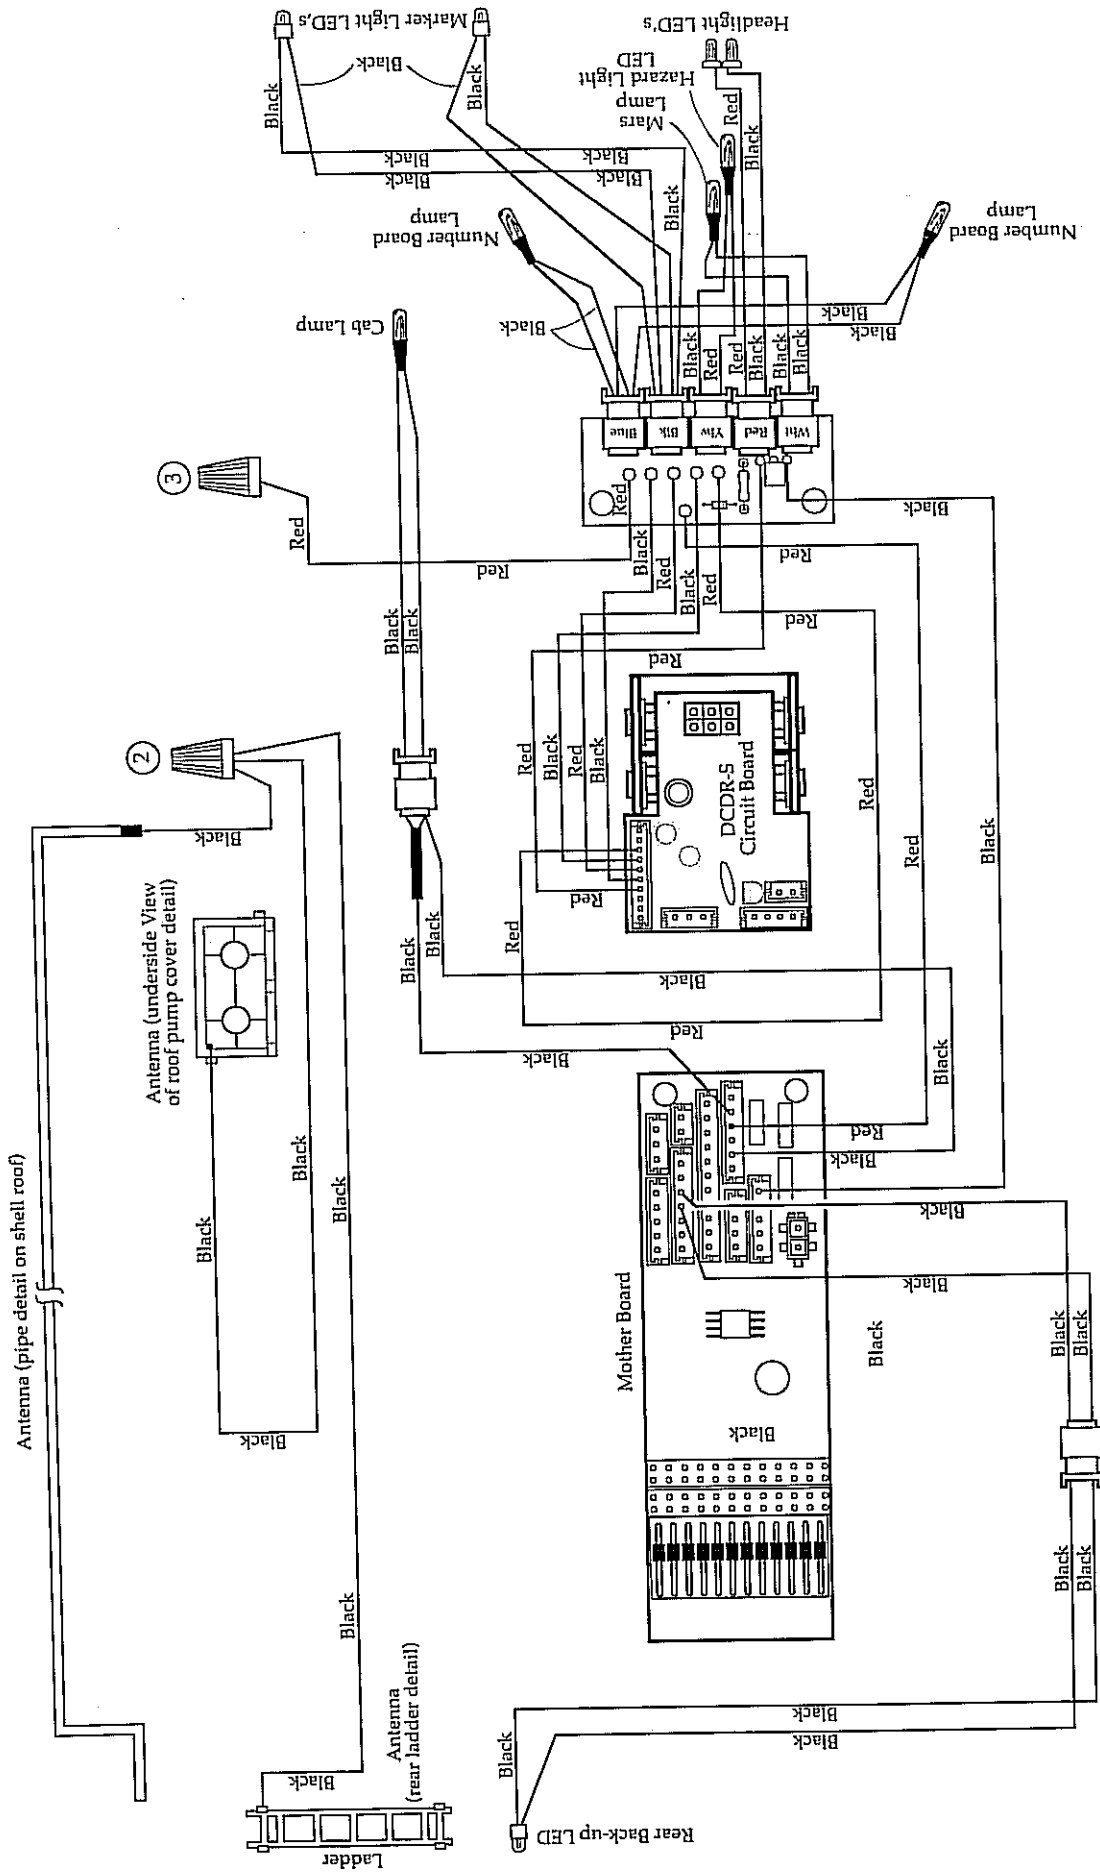

*** ENGINE ***

WIRING DIAGRAM

Note: Please reference the “Engine Pictorial Diagram and Engine Reference Parts List” for additional information.

6-18149 VERANDA TURBINE ENGINE WITH COMMAND CONTROL, RAILSOUNDS AND ODYSSEY SYSTEM PICTORIAL WIRING DIAGRAM. PAGE 1 OF 3

NOTE: The Wire Nuts are labeled 1 thru 5 on this page. The numbered wire nuts on the corresponding pages represent the same wire nut.

NOTE: Colors of wires may vary. You must trace all wires to verify connections.

NOTE: The plug contact with an asterisk(*) over it on the Mother Board is moved off to the side in order to show the wires more clearly.

6-18149 VERANDA TURBINE ENGINE WITH COMMAND CONTROL, RAILSOUNDS AND ODYSSEY SYSTEM PICTORIAL WIRING DIAGRAM. PAGE 2 OF 3

NOTE: Colors of wires may vary. You must trace all wires to verify connections.

6-18149 VERANDA GAS TURBINE ENGINE PICTORIAL LIGHTING WIRING DIAGRAM PAGE. 3 OF 3

NOTE: Colors of wires may vary. You must trace all wires to verify connections.