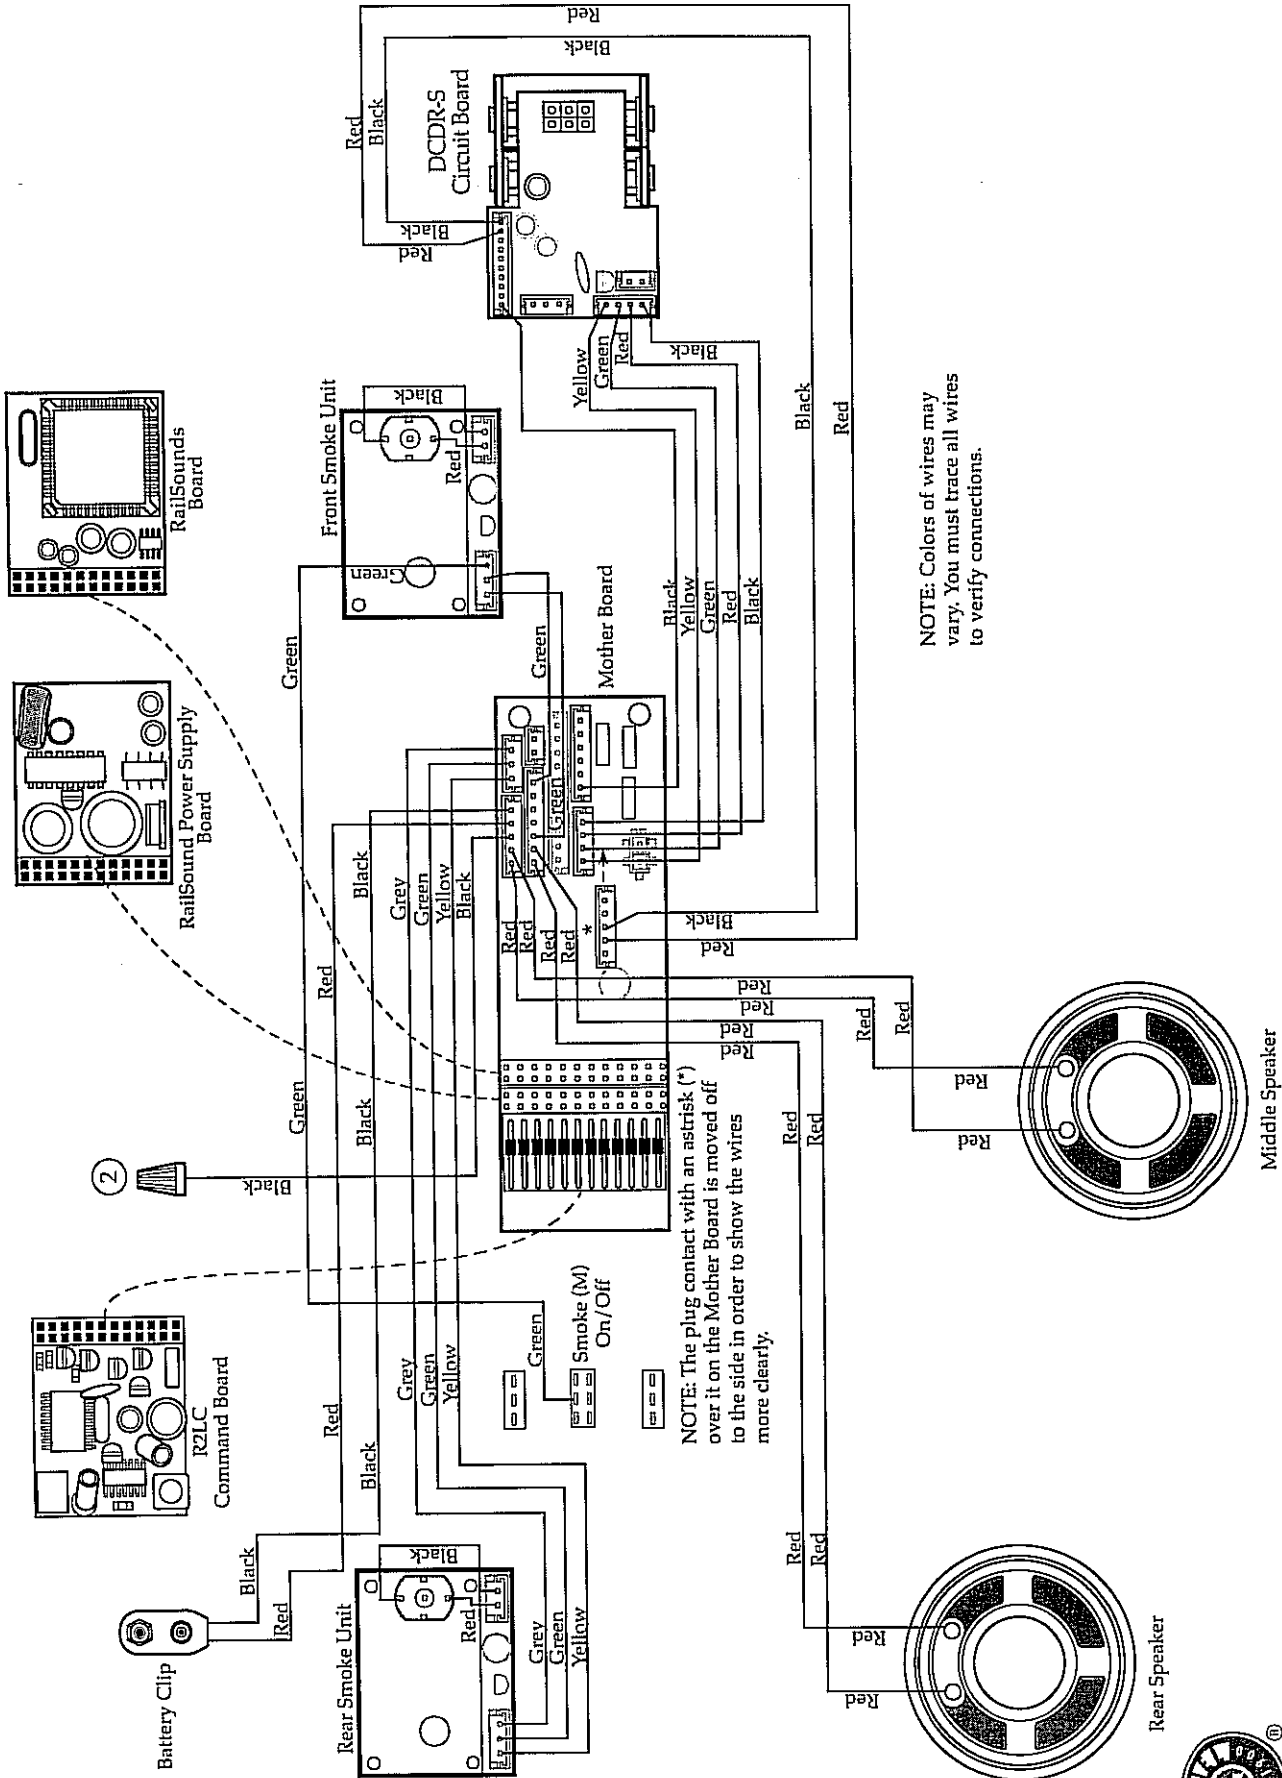

*** ENGINE ***

WIRING DIAGRAM

Note: Please reference the “Engine Pictorial Diagram and Engine Reference Parts List” for additional information.

6-18149 VERANDA TURBINE ENGINE WITH COMMAND CONTROL, RAILSOUNDS AND ODYSSEY SYSTEM PICTORIAL WIRING DIAGRAM. PAGE 1 OF 3

NOTE: The Wire Nuts are labeled 1 thru 5 on this page. The numbered wire nuts on the corresponding pages represent the same wire nut.

NOTE: Colors of wires may vary. You must trace all wires to verify connections.

NOTE: The plug contact with an asterisk(*) over it on the Mother Board is moved off to the side in order to show the wires more clearly.

6-18149 VERANDA TURBINE ENGINE WITH COMMAND CONTROL, RAILSOUNDS AND ODYSSEY SYSTEM PICTORIAL WIRING DIAGRAM. PAGE 2 OF 3

NOTE: Colors of wires may vary. You must trace all wires to verify connections.

6-18149 VERANDA GAS TURBINE ENGINE PICTORIAL LIGHTING WIRING DIAGRAM PAGE. 3 OF 3

NOTE: Colors of wires may vary. You must trace all wires to verify connections.