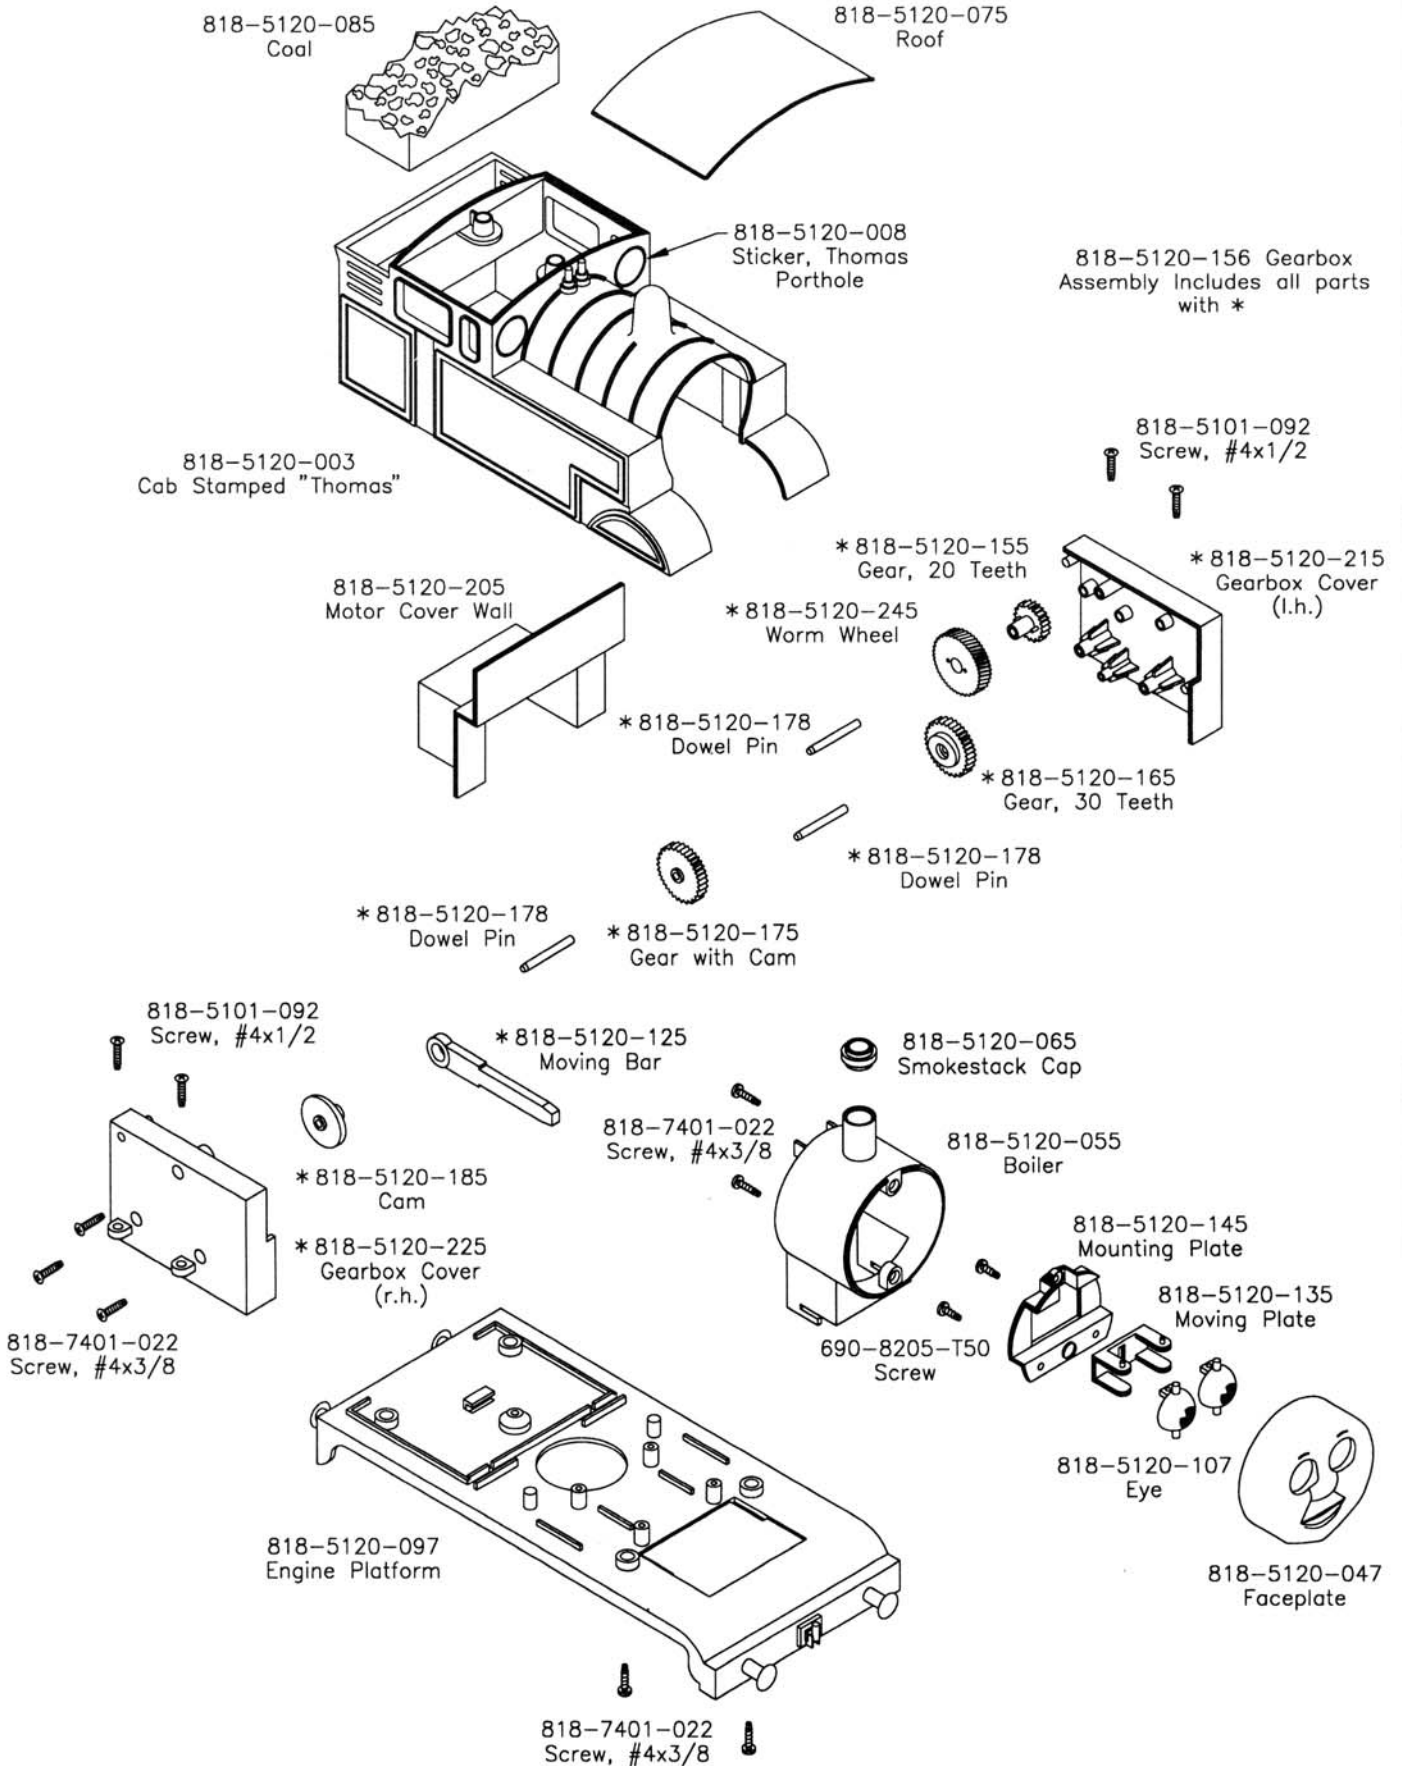

LARGE SCALE STEAM LOCOMOTIVE

818-5120-001 Thomas the Tank

(Page 1 of 2)

LARGE SCALE STEAM LOCOMOTIVE

818-5120-001 Thomas the Tank