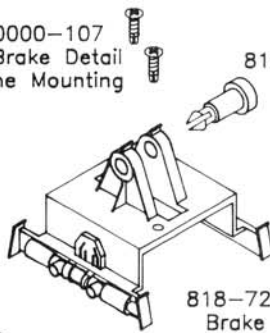

818-7200-012
Figure Blue
Handcar

818-7200-003
Handcar Body

818-7203-003
Santa and Snowman
Handcar Body

818-7207-003
Mickey and Donald
Handcar Body

818-0000-107
Screw Brake Detail
to Frame Mounting

818-7200-055
Press Pin

818-7200-013
Figure Green
Handcar

818-7200-075
Brake Detail

818-5101-401
Coupler Complete

818-5101-122
Screw Coupler Mounting

818-5101-401
Coupler Complete

818-5101-122
Screw Coupler Mounting

818-7200-502
Motor and Worm
Gear Assembly