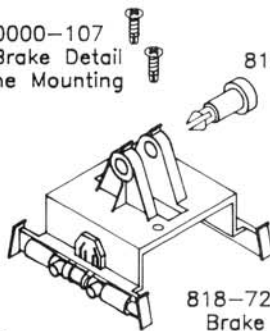

818-7200-012
Figure Blue
Handcar

818-7200-003
Handcar Body

818-7203-003
Santa and Snowman
Handcar Body

818-7207-003
Mickey and Donald
Handcar Body

818-0000-107
Screw Brake Detail
to Frame Mounting

818-7200-055
Press Pin

818-7200-013
Figure Green
Handcar

818-7200-075
Brake Detail

818-5101-401
Coupler Complete

818-5101-122
Screw Coupler Mounting

818-5101-401
Coupler Complete

818-5101-122
Screw Coupler Mounting

818-7200-502
Motor and Worm
Gear Assembly