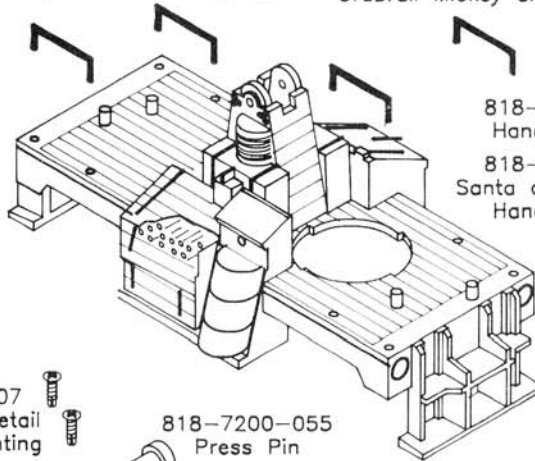

818-7207-034
Barrel Small
Mickey and Donald (gray)

818-7200-015
Grabrail Handcar

818-7203-015
Grabrail Santa and Snowman

818-7207-015
Grabrail Mickey and Donald

818-7207-012
Mickey Mouse
Figure

818-7207-013
Donald Duck
Figure

818-7200-012
Figure Blue
Handcar

818-7200-003
Handcar Body

818-7203-003
Santa and Snowman
Handcar Body

818-7207-003
Mickey and Donald
Handcar Body

818-0000-107
Screw Brake Detail
to Frame Mounting

818-7200-055
Press Pin