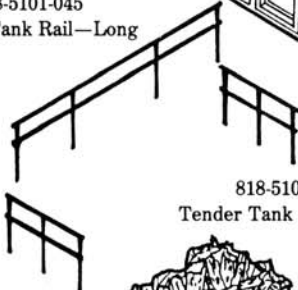

# LARGE SCALE 0-6-0 LOCOMOTIVE 8-85100 Pennsylvania 8-85101 Denver & Rio Grande

(Page 1 of 4)

818-5101-065  
Window Shell

818-5101-390  
Back Head Gauge Lever

818-5101-105  
Boiler Back Head

818-5101-102  
Screw (#4x5/16)

818-5101-024  
Roof (Penn/D & RG)

818-5100-007  
Cab (Penn)

818-5101-007  
Cab (D & RG)

818-5101-140  
Grabrail

818-5101-045  
Tender Tank Rail—Long

818-5101-055  
Tender Tank Rail—Short

818-5101-016  
Wood Load (D & RG)