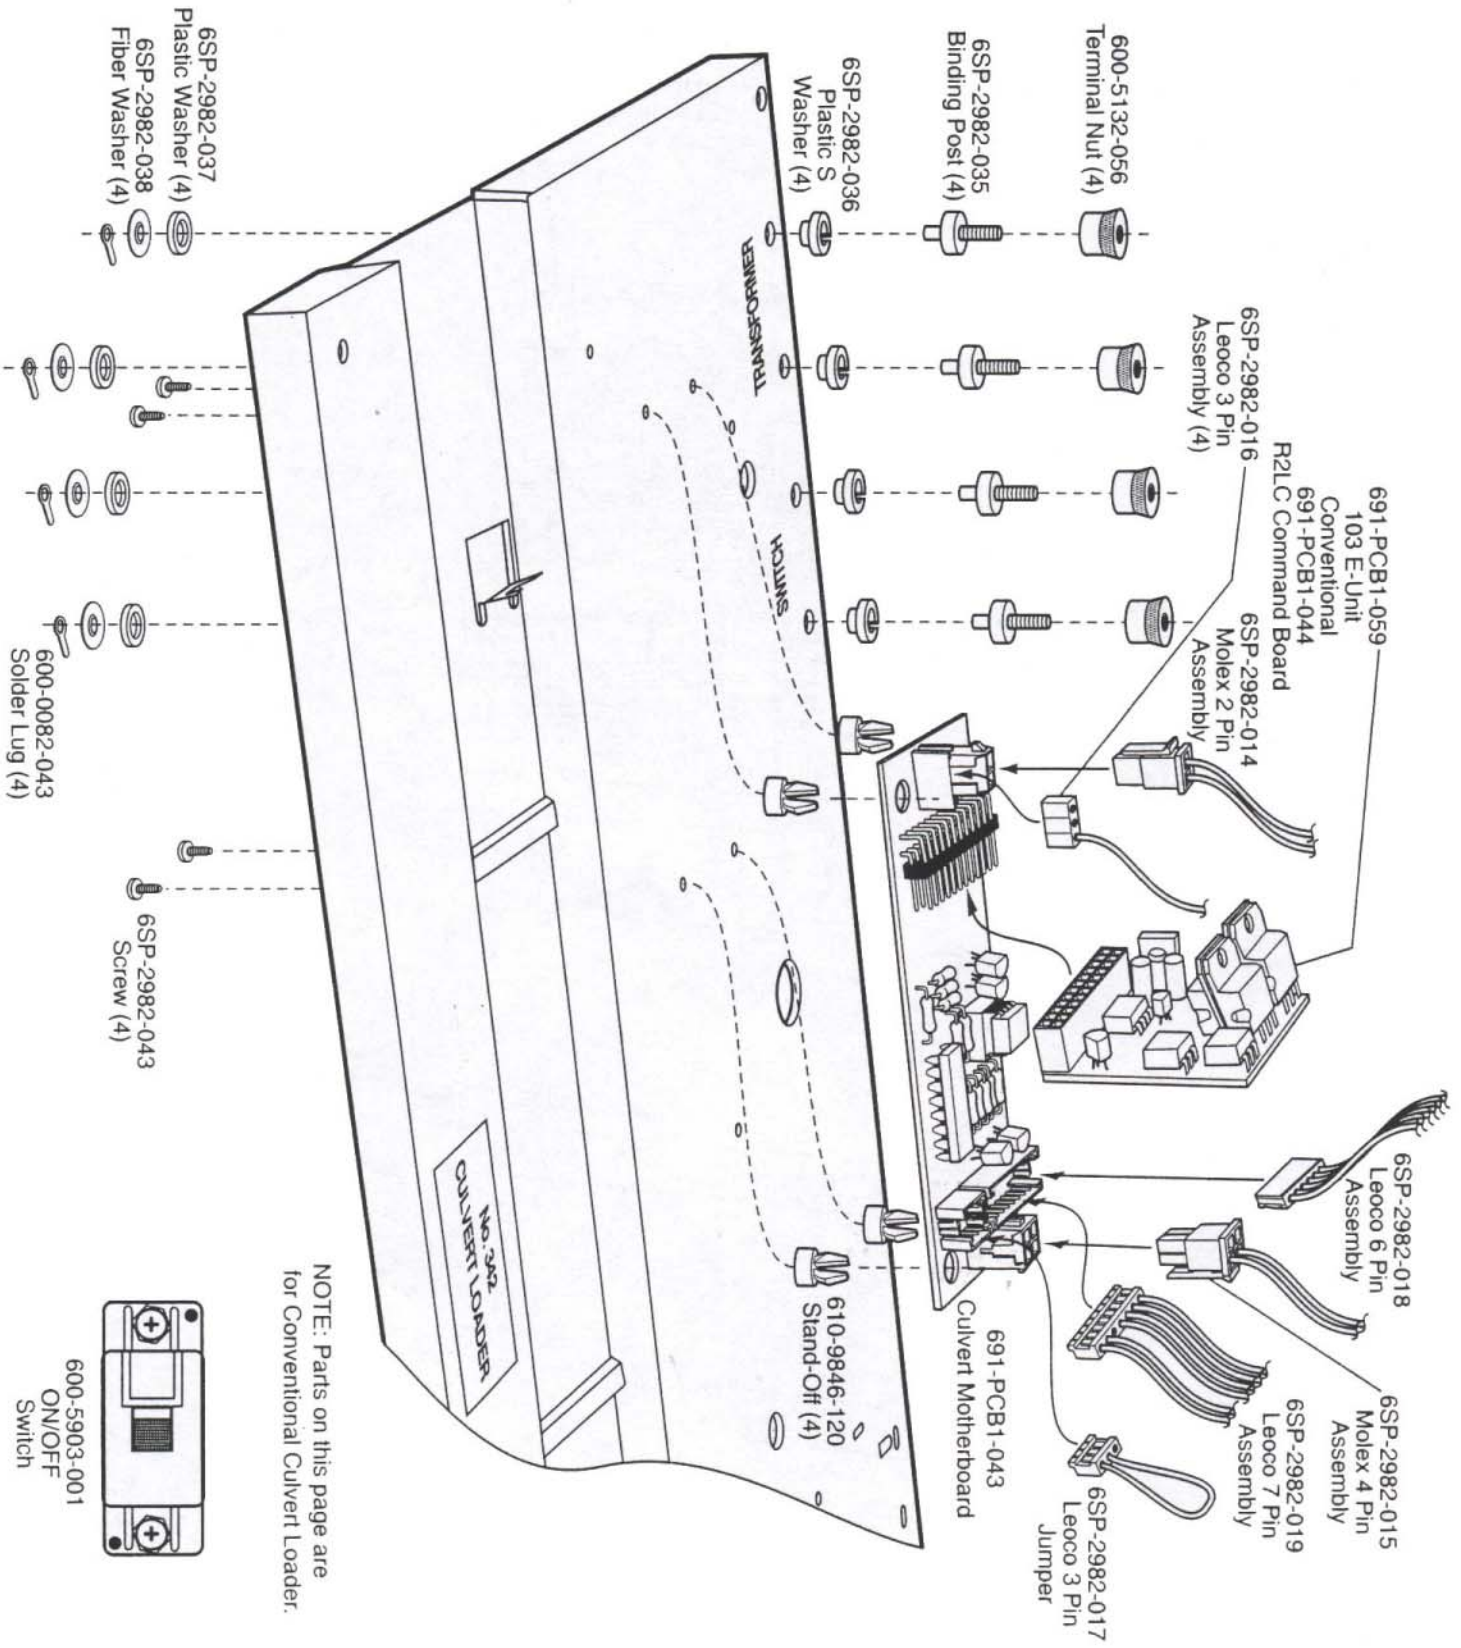

6-12982 CONVENTIONAL /6-22965 COMMAND 342 CULVERT LOADER

(Page 1 of 4)

6-12982 CONVENTIONAL CULVERT LOADER

NOTE: Parts on this page are for Conventional Culvert Loader.

6-22965 COMMAND CULVERT LOADER

NOTE: Parts on this page are for Command Controlled Culvert Loader.

CULVERT LOADER

(Page 4 of 4)