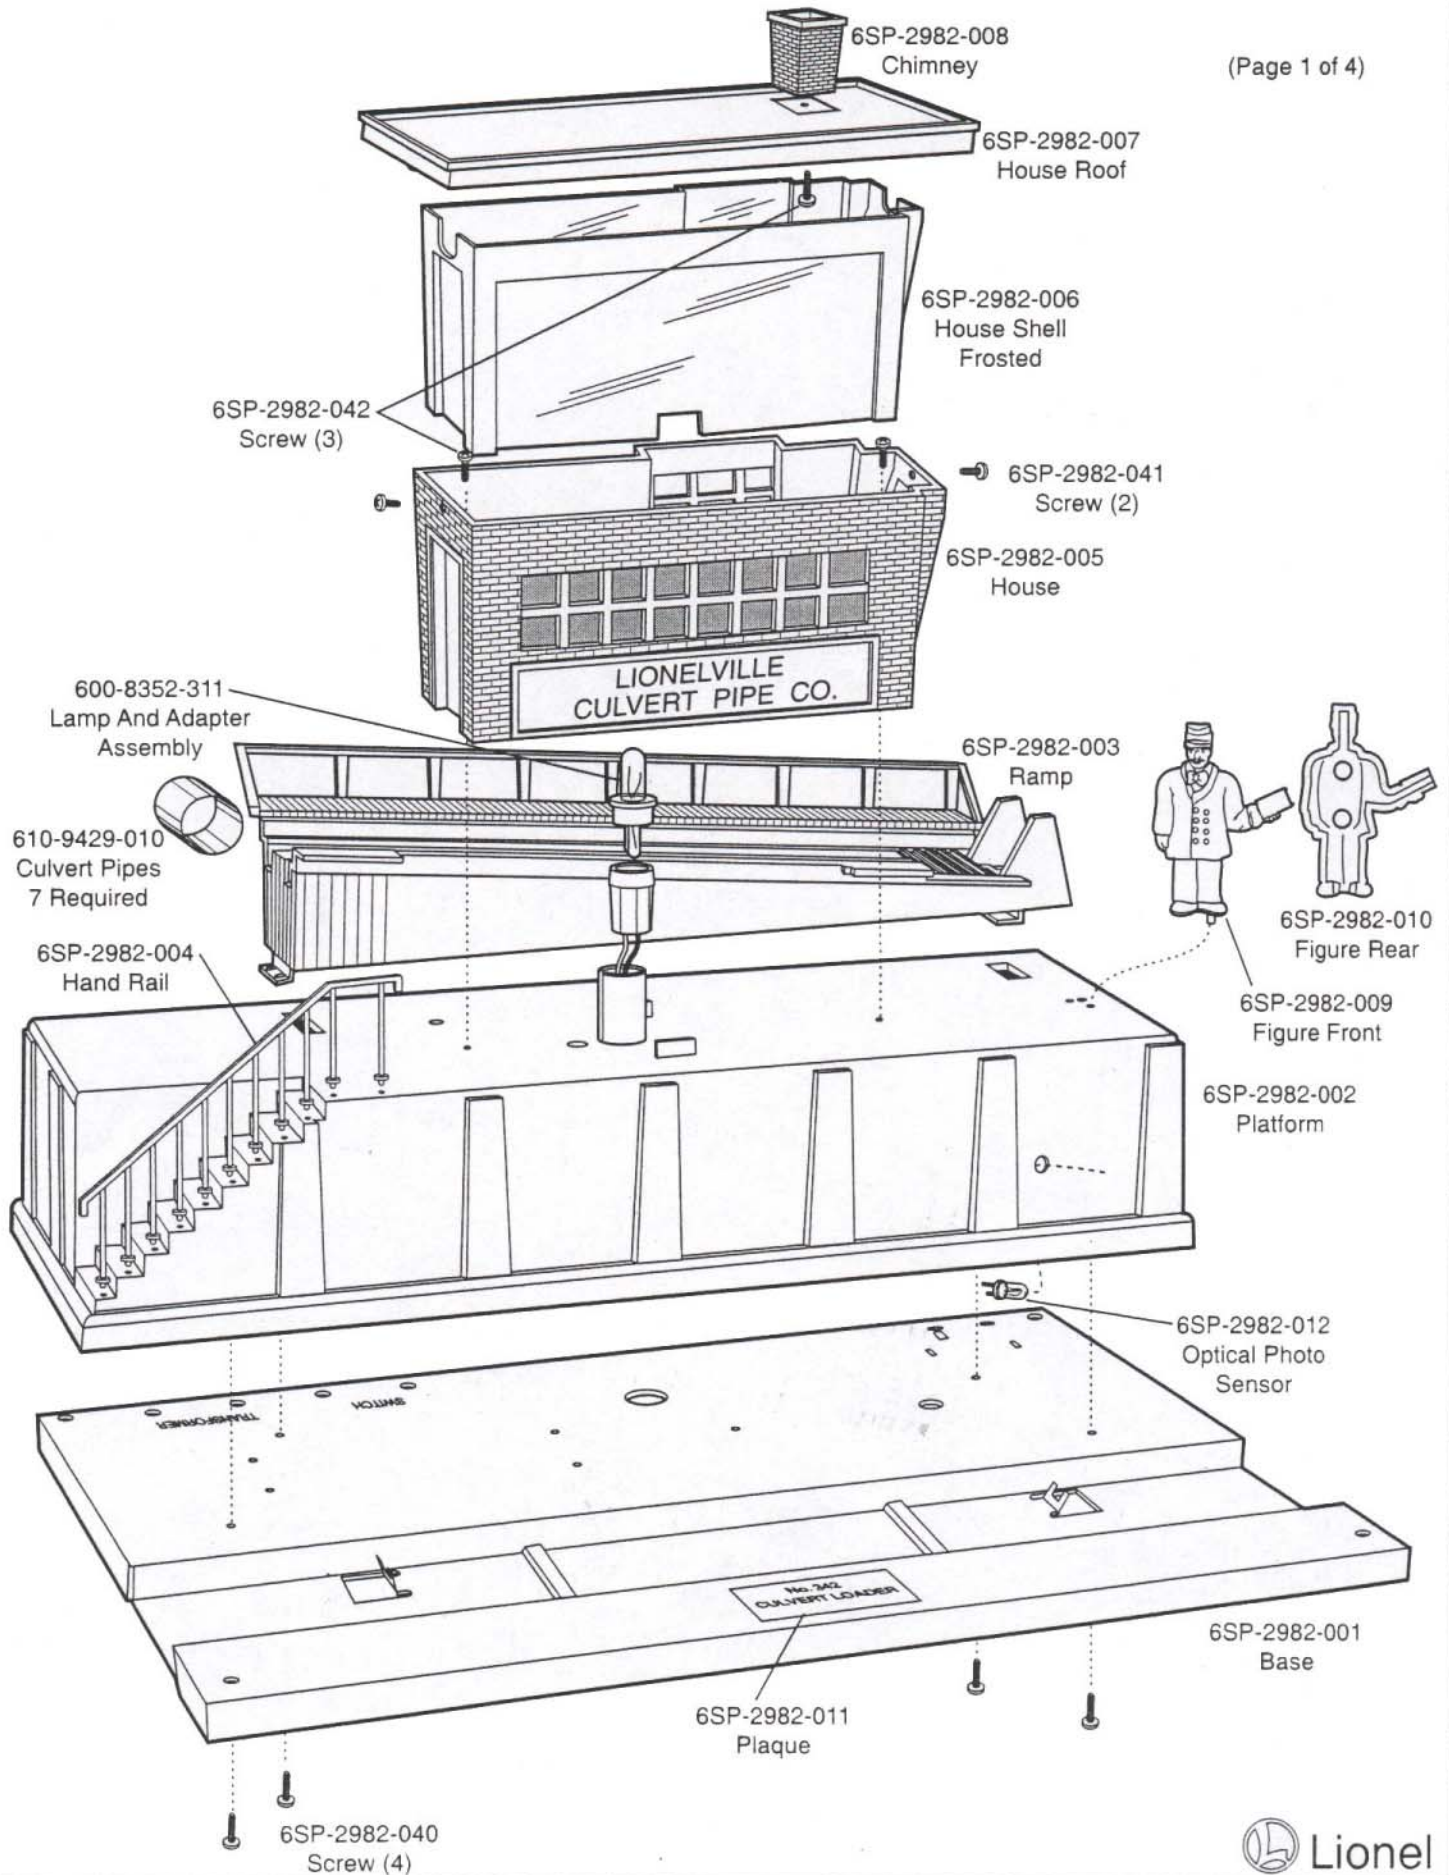

6-12982 CONVENTIONAL /6-22965 COMMAND 342 CULVERT LOADER

(Page 1 of 4)

6-12982 CONVENTIONAL CULVERT LOADER

NOTE: Parts on this page are for Conventional Culvert Loader.

6-22965 COMMAND CULVERT LOADER

NOTE: Parts on this page are for Command Controlled Culvert Loader.

CULVERT LOADER

(Page 4 of 4)