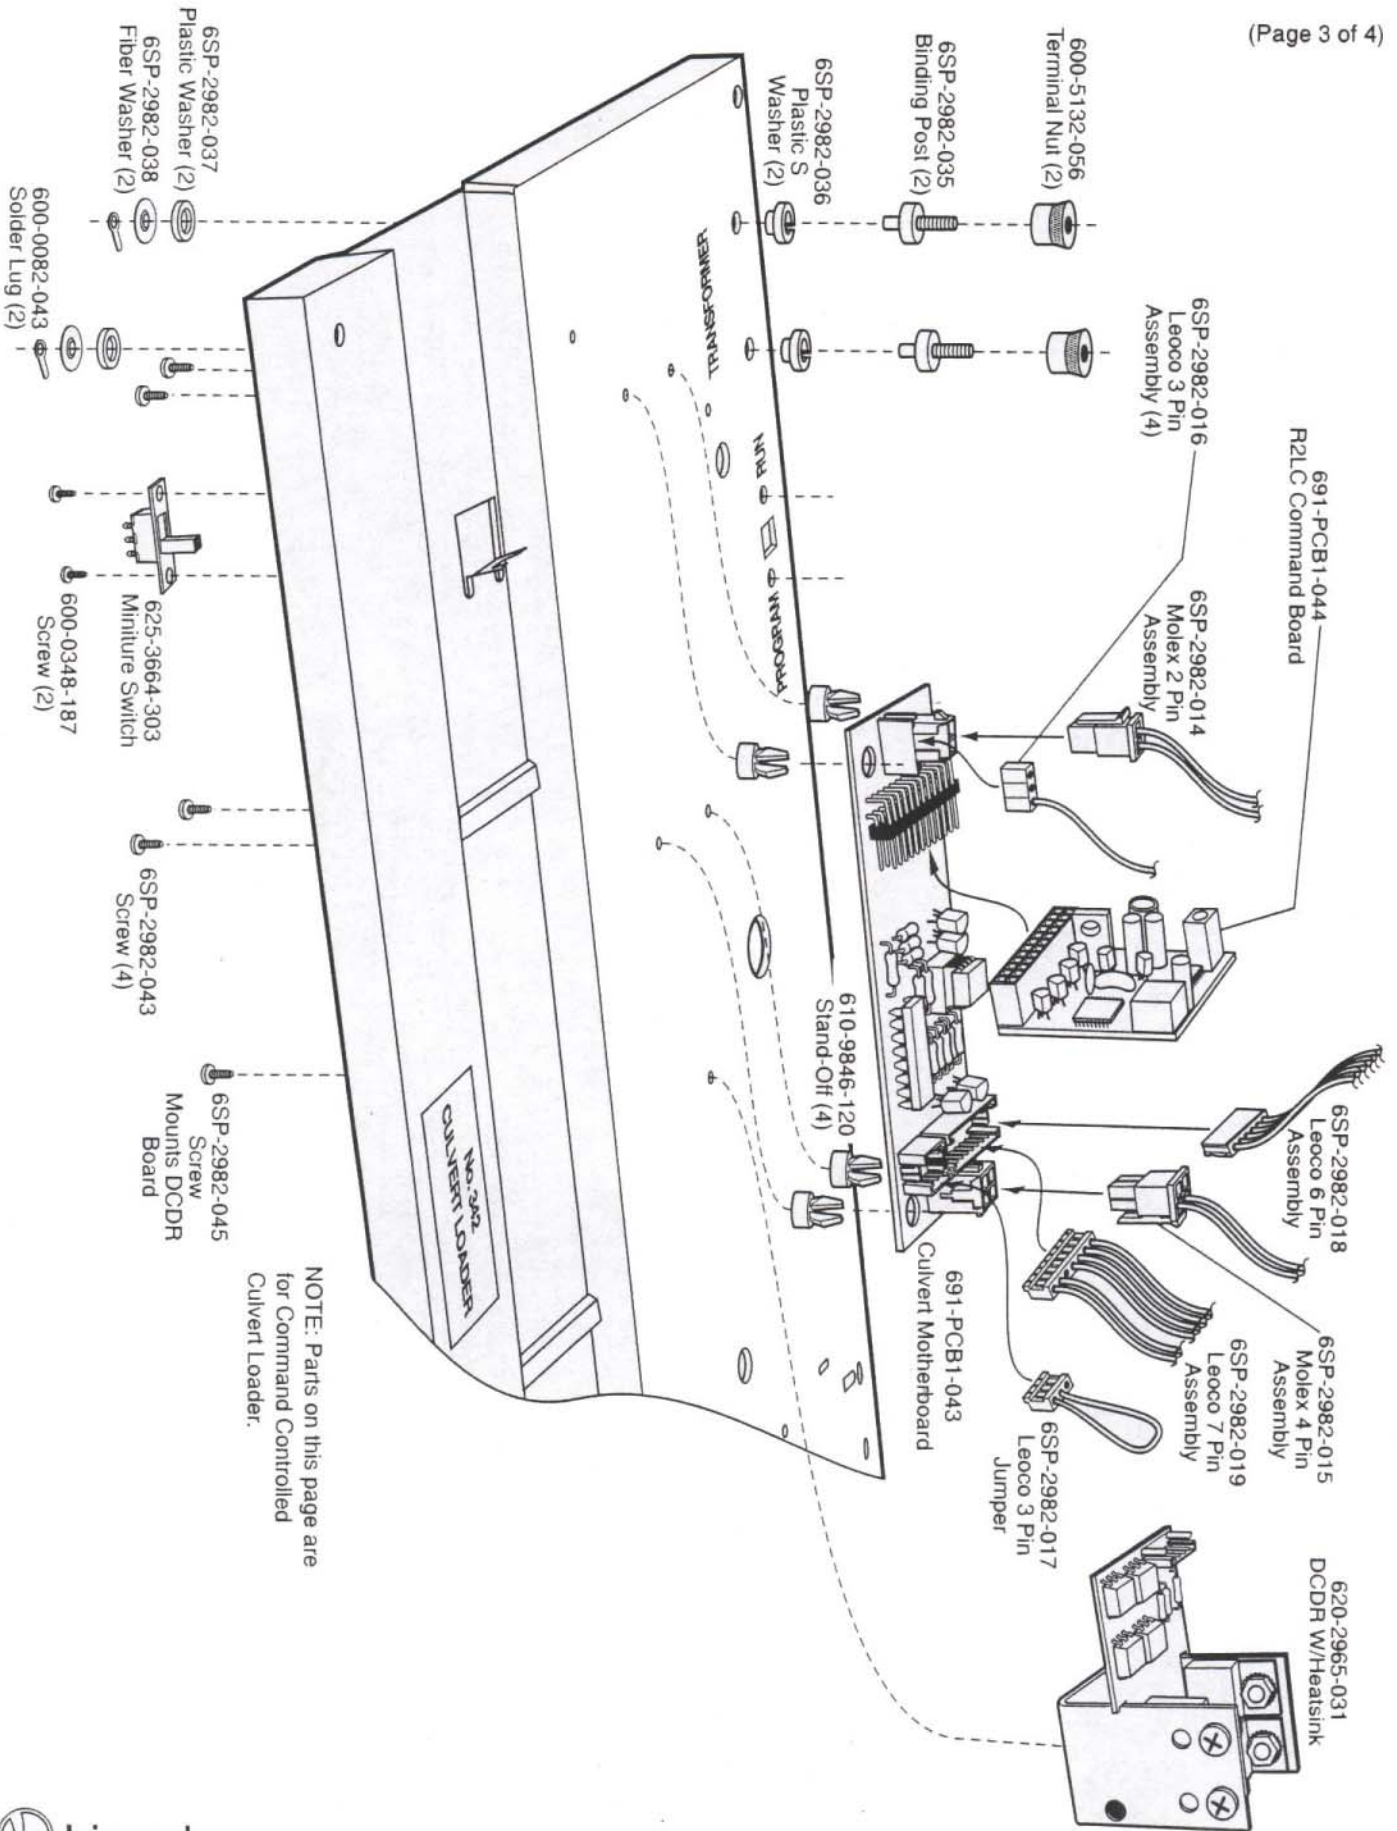

6-12982 CONVENTIONAL /6-22965 COMMAND 342 CULVERT LOADER

(Page 1 of 4)

6-12982 CONVENTIONAL CULVERT LOADER

NOTE: Parts on this page are for Conventional Culvert Loader.

6-22965 COMMAND CULVERT LOADER

NOTE: Parts on this page are for Command Controlled Culvert Loader.

CULVERT LOADER

(Page 4 of 4)