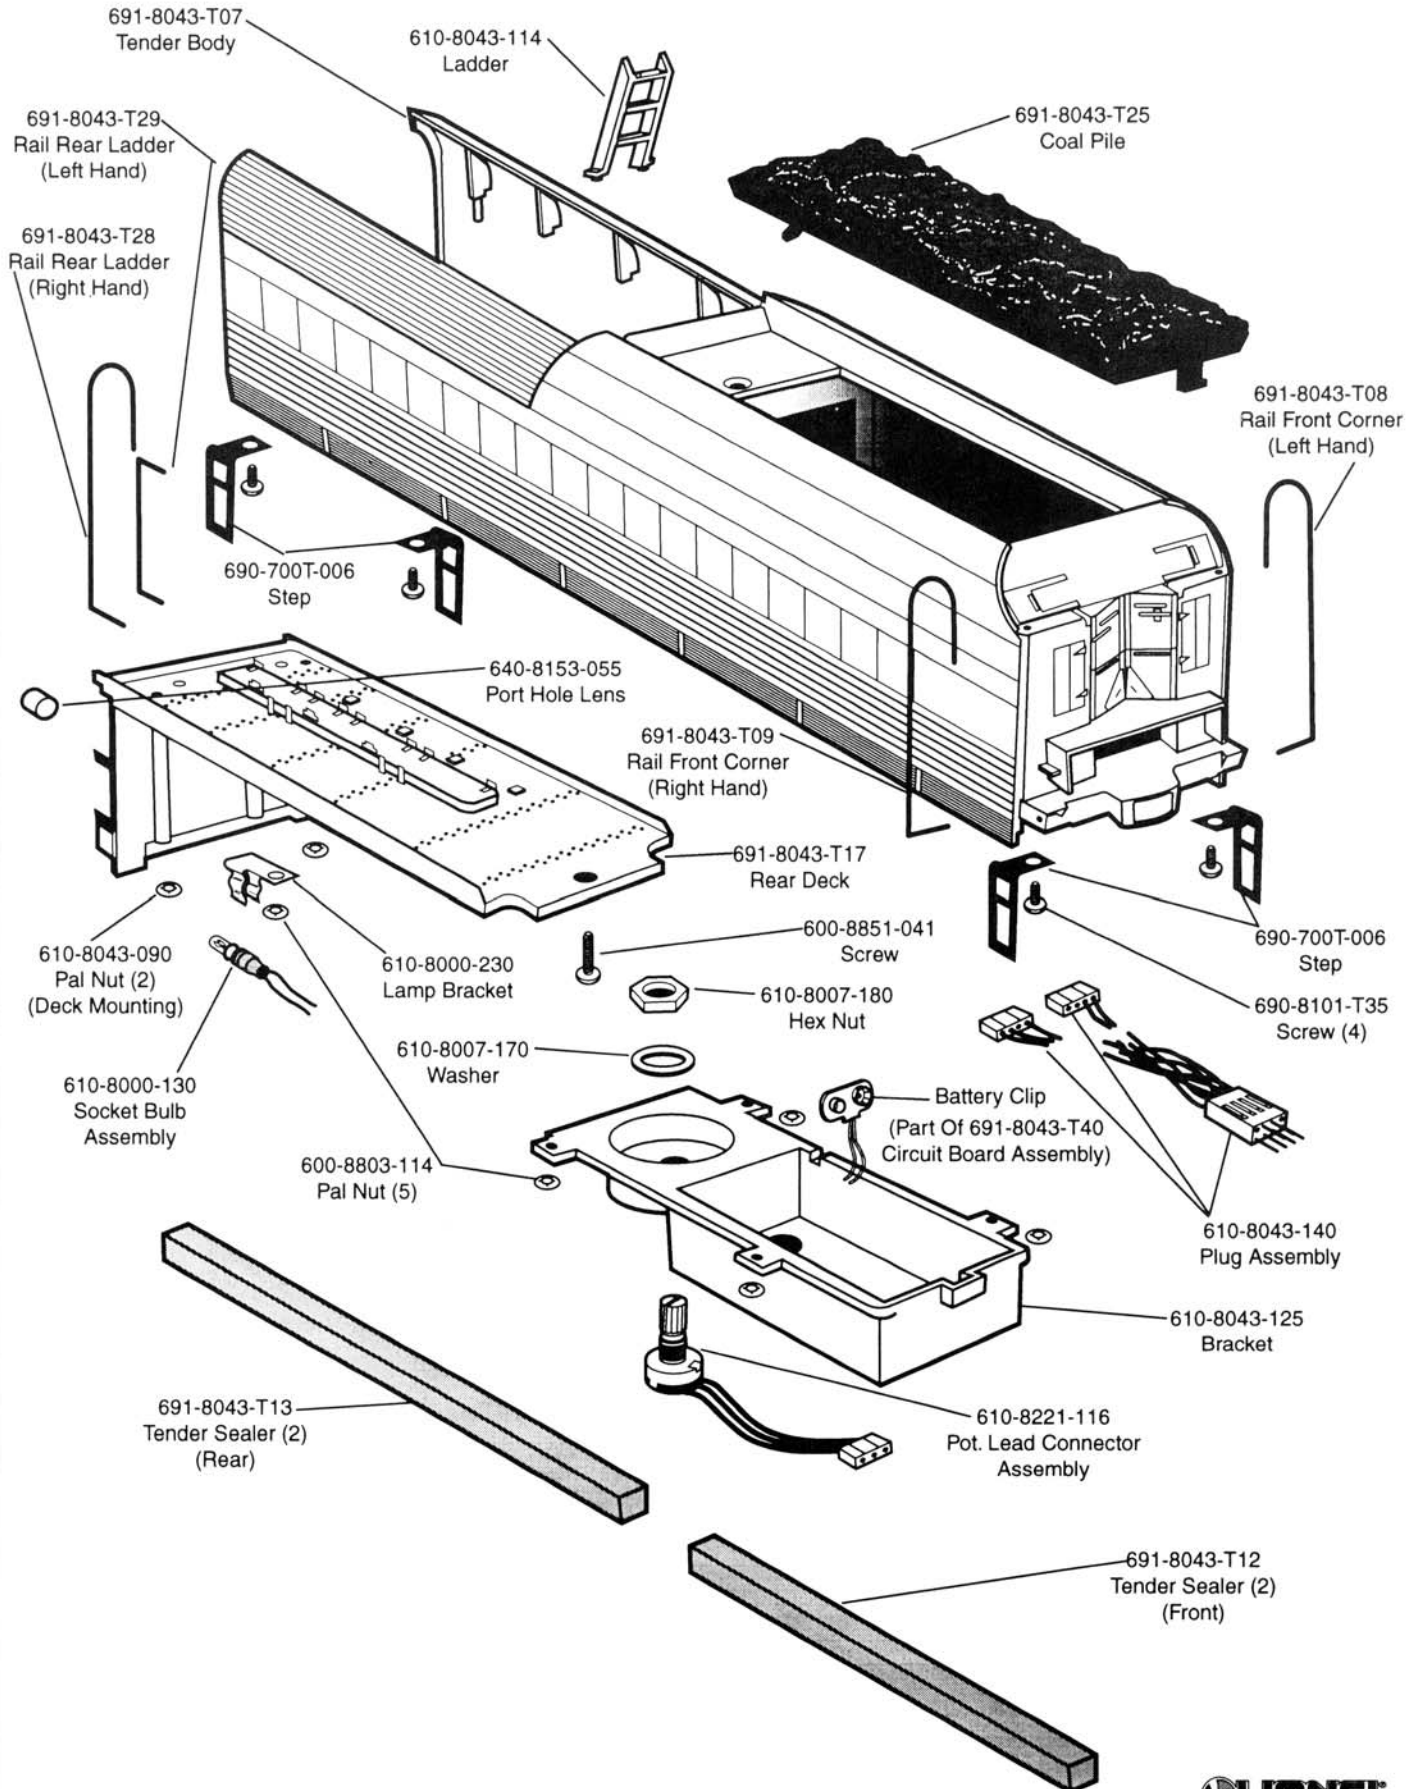

691-8043-T01 C&O STREAMLINER TENDER

(Page 1 Of 3)

LIONEL

691-8043-T01 C&O STREAMLINER TENDER

(Page 2 Of 3)