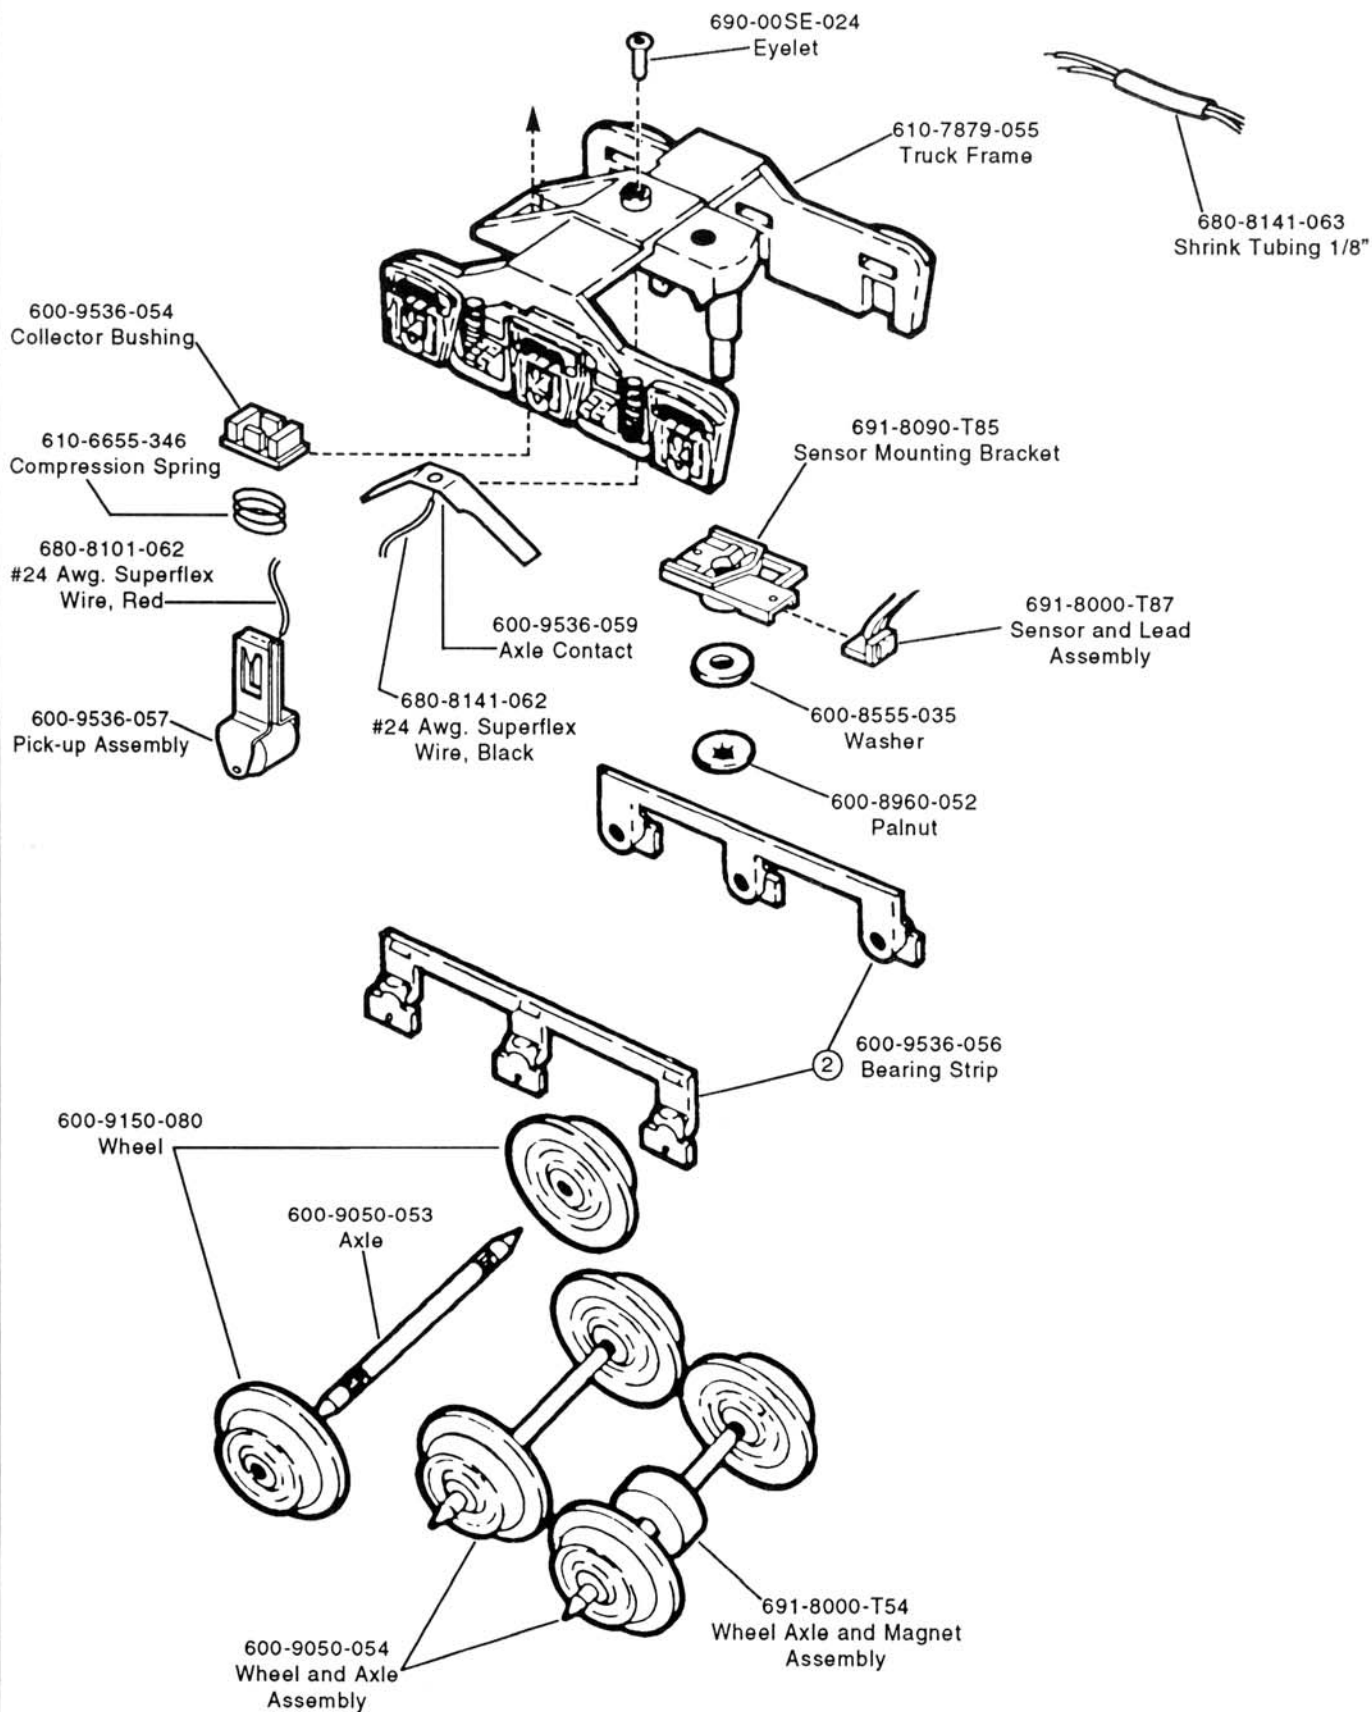

601-6655-000 STEAM RAILSOUNDS TENDER

LIONEL

691-6655-T90 SIX-WHEEL TRUCK WITH SENSOR AND PICK-UP

(Page 2 of 3)

LIONEL

691-6655-T10 SIX-WHEEL TRUCK ASSEMBLY WITH PICK-UP