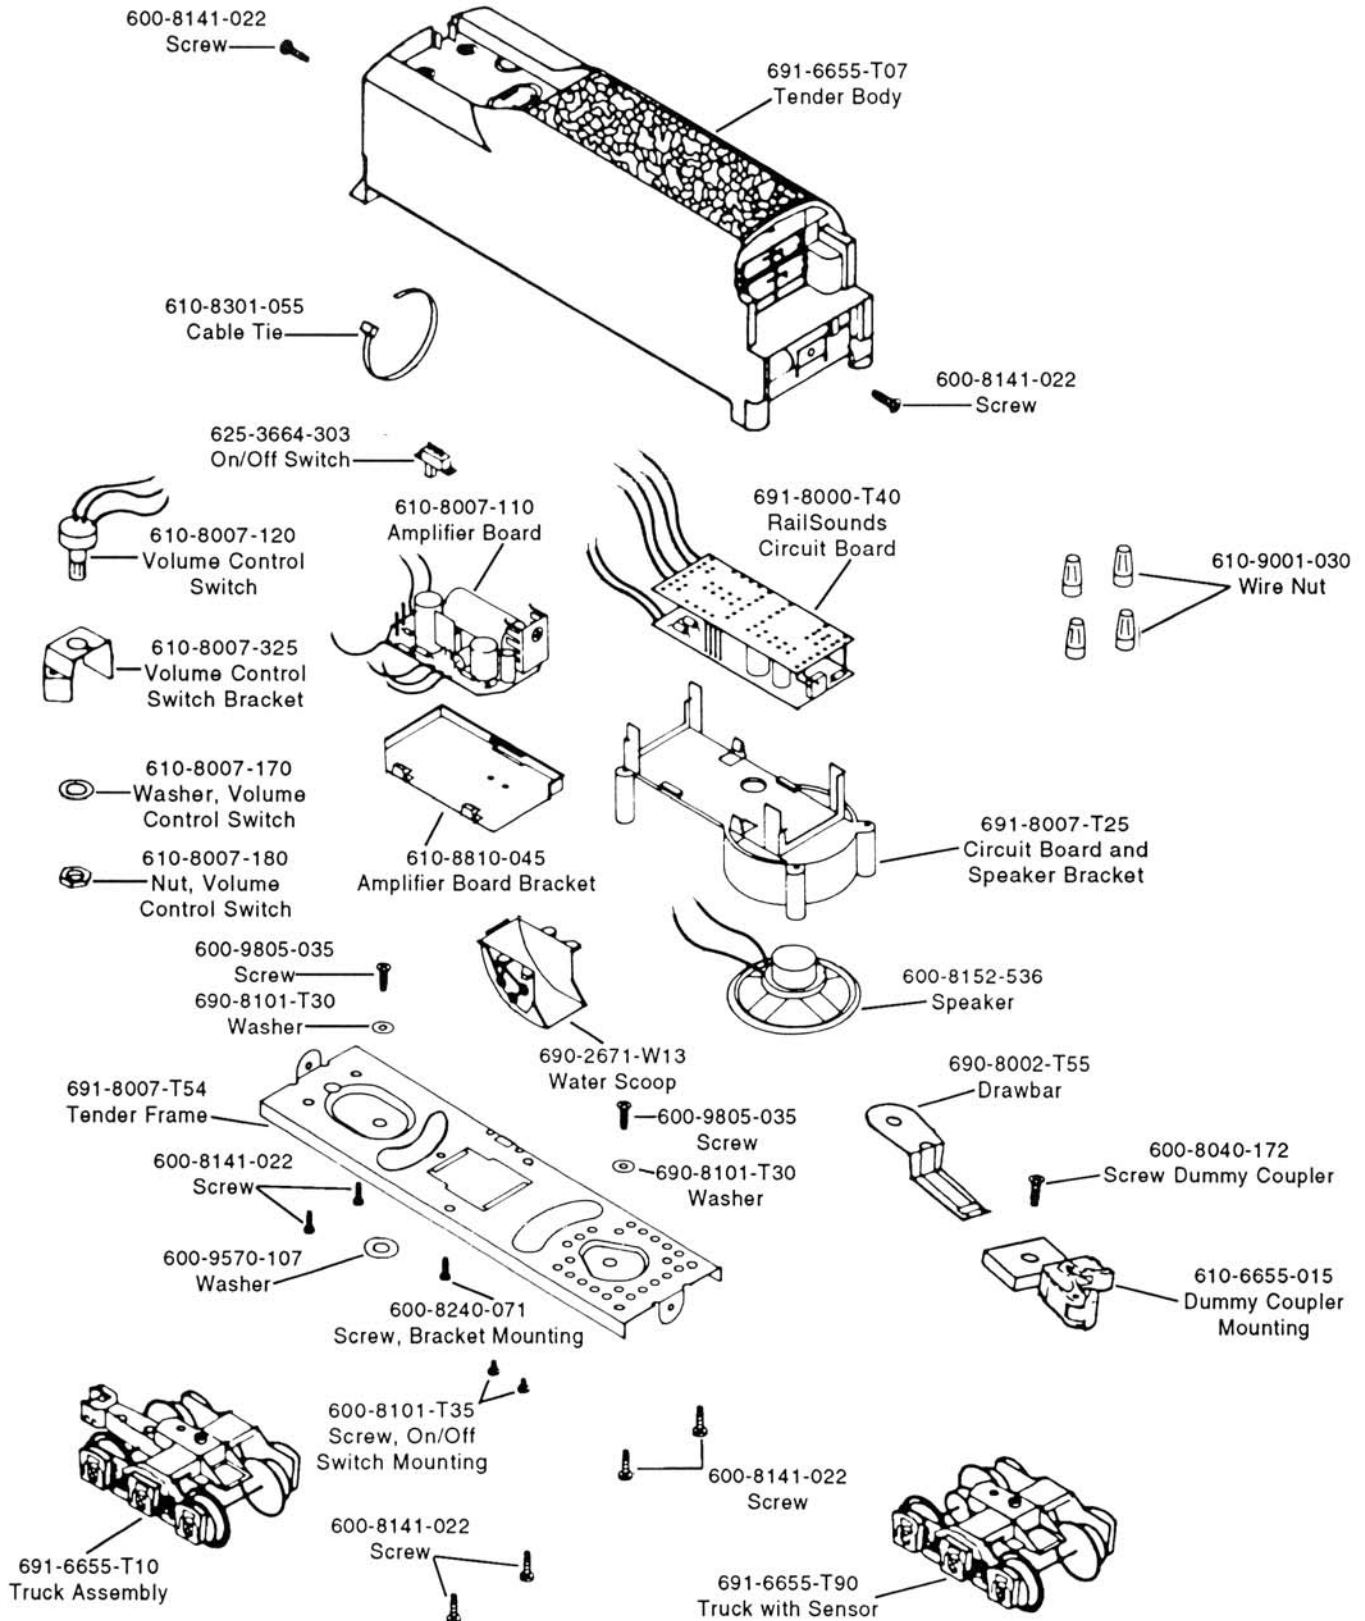

601-6655-000 STEAM RAILSOUNDS TENDER

LIONEL

691-6655-T90 SIX-WHEEL TRUCK WITH SENSOR AND PICK-UP

(Page 2 of 3)

LIONEL

691-6655-T10 SIX-WHEEL TRUCK ASSEMBLY WITH PICK-UP